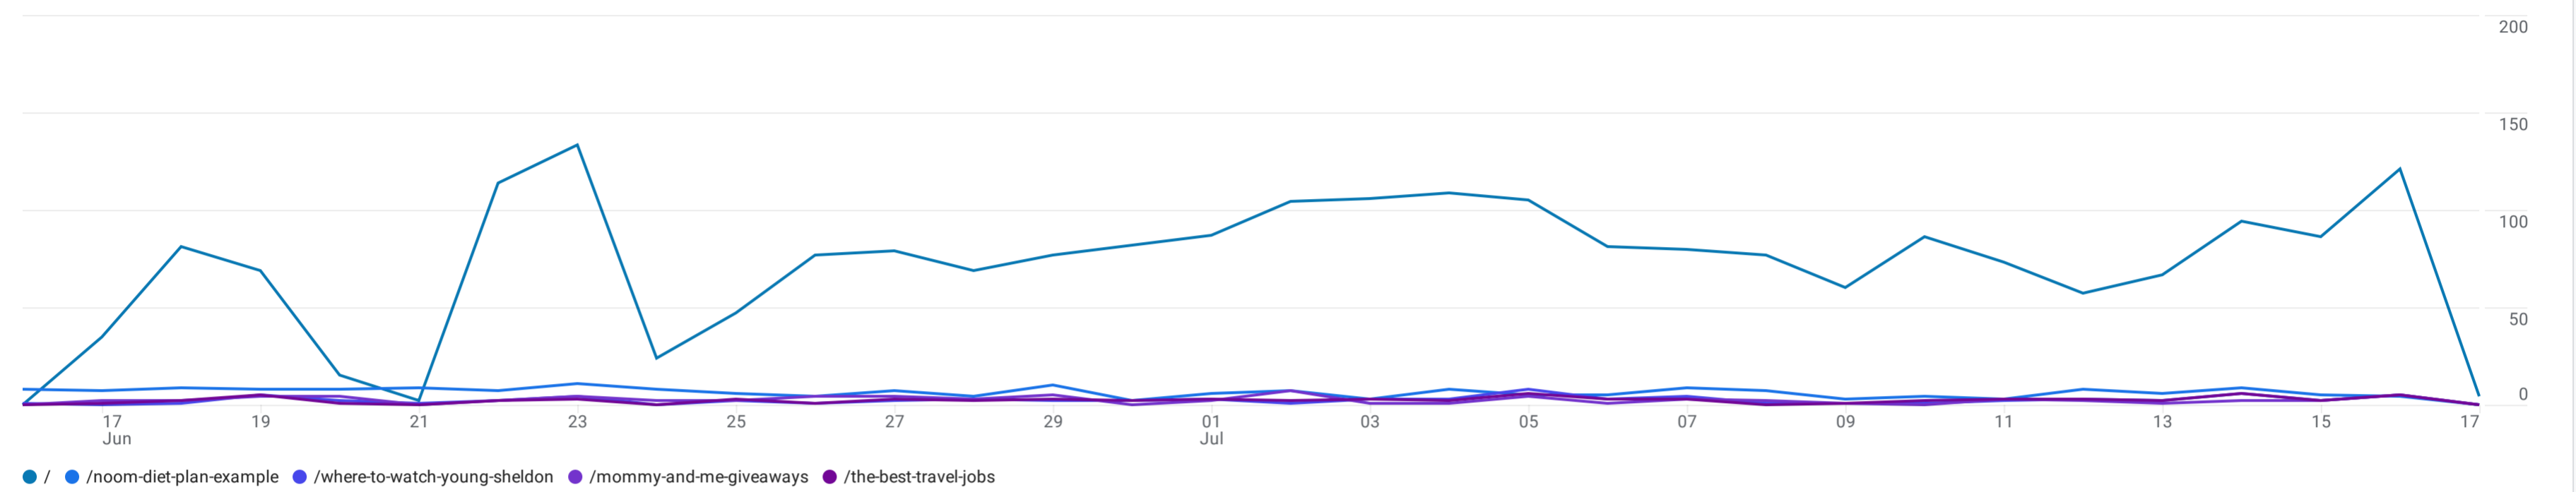

All Users Add comparison

Custom Jun 16 - Jul 17, 2024

Landing page: Landing page

Add filter

Sessions by Landing page over time

Search...

Rows per page: 10 Go to: 1 1-10 of 380

Landing page	Sessions	Users	New users	Average engagement time per session	Key events	Total revenue	Session key event rate
	↓				All events		All events
	5,185 100% of total	5,030 100% of total	5,032 100% of total	15s Avg 0%	0.00	\$0.00	0%
1 /	2,299	2,295	2,299	0s	0.00	\$0.00	0%
2 /noom-diet-plan-example	200	175	175	25s	0.00	\$0.00	0%
3 /where-to-watch-young-sheldon	76	75	75	1s	0.00	\$0.00	0%
4 /mommy-and-me-giveaways	75	74	74	6s	0.00	\$0.00	0%
5 /the-best-travel-jobs	74	74	74	4s	0.00	\$0.00	0%
6 /20-most-common-interview-questions-and-answers	72	72	72	3s	0.00	\$0.00	0%
7 /watch-old-noggin-shows	72	69	69	8s	0.00	\$0.00	0%
8 /the-best-plank-boards-of-2022	71	71	71	2s	0.00	\$0.00	0%
9 /category/featured	64	64	64	3s	0.00	\$0.00	0%
10 /category/finance-and-employment	60	60	60	3s	0.00	\$0.00	0%