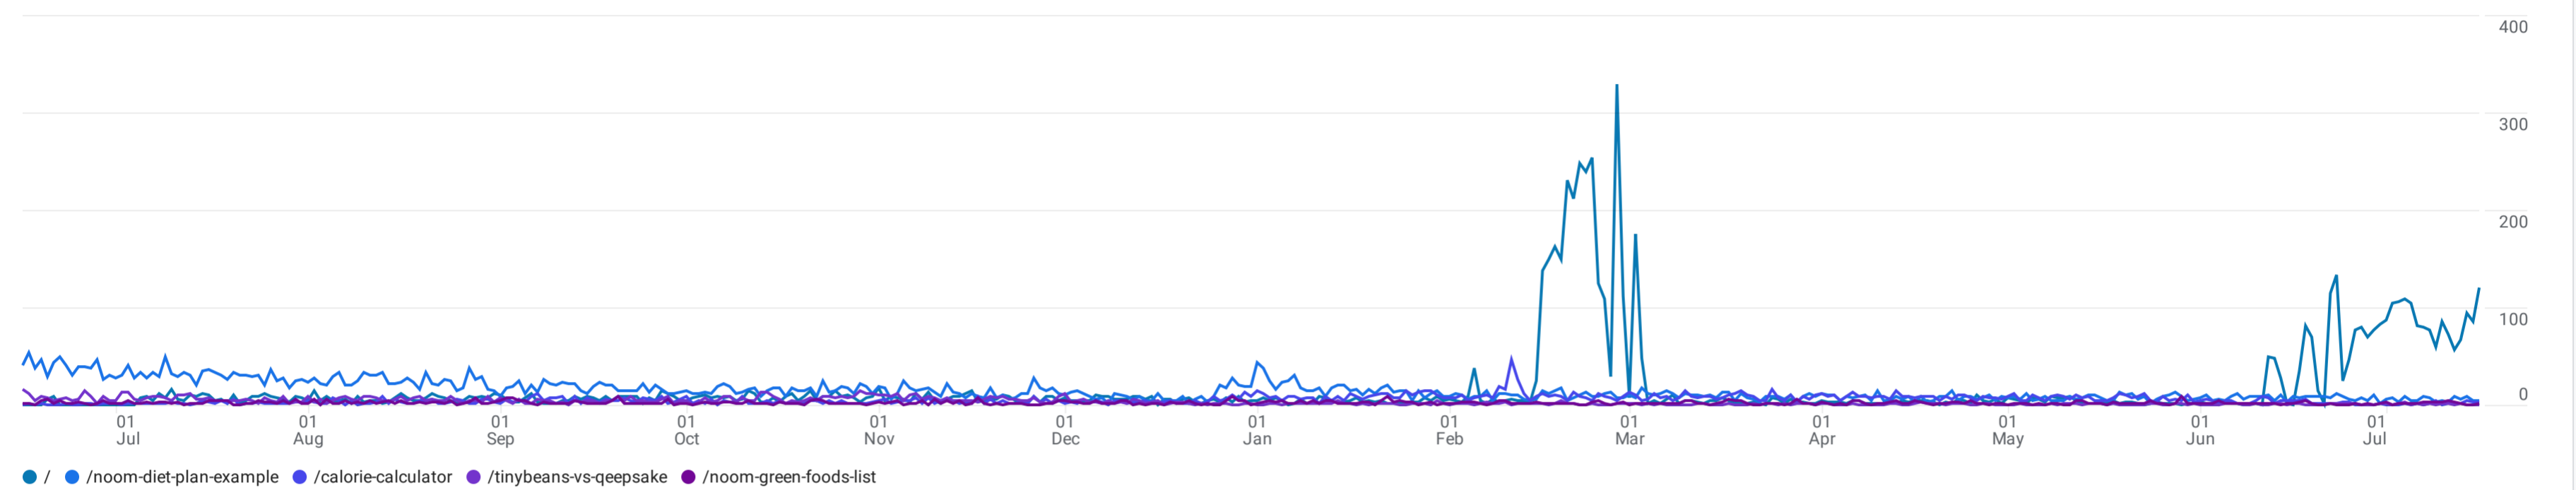

All Users Add comparison

Custom Jun 16, 2023 - Jul 16, 2024

Landing page: Landing page

Add filter

Sessions by Landing page over time

Search...

Rows per page: 10 Go to: 1 1-10 of 464

Landing page	Sessions	Users	New users	Average engagement time per session	Key events	Total revenue	Session key event rate
	↓				All events		All events
	35,398 100% of total	33,589 100% of total	33,380 100% of total	41s Avg 0%	0.00	\$0.00	0%
1 /	6,905	6,777	6,716	6s	0.00	\$0.00	0%
2 /noom-diet-plan-example	5,839	5,379	5,362	46s	0.00	\$0.00	0%
3 /calorie-calculator	2,094	2,004	1,986	17s	0.00	\$0.00	0%
4 /tinybeans-vs-qeepsake	1,233	902	897	22s	0.00	\$0.00	0%
5 /noom-green-foods-list	830	751	745	47s	0.00	\$0.00	0%
6 (not set)	644	1,087	760	10m 18s	0.00	\$0.00	0%
7 /watch-old-noggin-shows	584	503	502	28s	0.00	\$0.00	0%
8 /where-to-watch-paw-patrol	568	499	499	9s	0.00	\$0.00	0%
9 /weaknesses-job-interview	492	454	454	1m 03s	0.00	\$0.00	0%
10 /mommy-and-me-giveaways	477	447	446	21s	0.00	\$0.00	0%